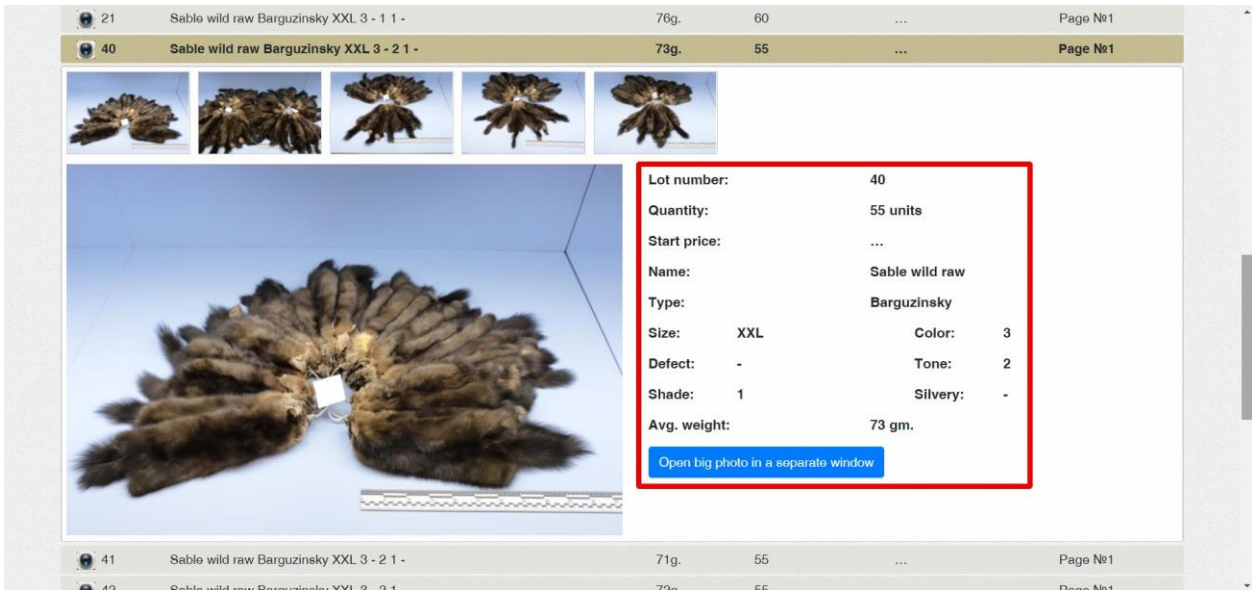

42	Sable wild raw Barguzinsky XXL 3 - 2 1 -	72g.	55	...	Page №1
43	Sable wild raw Barguzinsky XXL 3 - 2 1 -	72g.	55	...	Page №1
44	Sable wild raw Barguzinsky XXL 3 - 2 1 -	73g.	55	...	Page №1
45	Sable wild raw Barguzinsky XXL 3 - 2 1 -	72g.	55	...	Page №1
46	Sable wild raw Barguzinsky XXL 3 - 2 1 -	73g.	55	...	Page №1
47	Sable wild raw Barguzinsky XXL 3 - 2 1 -	77g.	55	...	Page №2
48	Sable wild raw Barguzinsky XXL 3 - 2 1 -	74g.	55	...	Page №2
49	Sable wild raw Barguzinsky XXL 3 - 2 1 -	69g.	55	...	Page №2
50	Sable wild raw Barguzinsky XXL 3 - 2 1 -	78g.	55	...	Page №2
51	Sable wild raw Barguzinsky XXL 3 - 2 1 -	74g.	55	...	Page №2
52	Sable wild raw Barguzinsky XXL 3 - 2 1 -	80g.	55	...	Page №2
53	Sable wild raw Barguzinsky XXL 3 - 2 1 -	78g.	63	...	Page №2
76	Sable wild raw Barguzinsky XL,1 2 - 1 1 -	61g.	50	...	Page №2
77	Sable wild raw Barguzinsky XL,1 2 - 1 1 -	60g.	50	...	Page №2
78	Sable wild raw Barguzinsky XL,1 2 - 1 1 -	60g.	50	...	Page №2

« 1 2 3 4 5 ... 61 »

©2020 Ruspshnina Ltd., Russia. All rights reserved.

Page navigation

There are 5 photos of each show lot. We tried very hard to choose the exact angle which may show you the main characteristics of the product accurately. Clicking on the photo, you open an extra menu with all the available photos of the lot. When you click on the photo icon a drop-down menu opens with all available photos of the current lot.

Menu with the photos and the information about the current lot

It enlarges automatically, when you place a cursor on the photo. You can control the enlarging with a mouse wheel.

Enlarging photo

You can click "Open photo" and open it in another window.

An «Open photo» button and a line

Attention! In the first picture, there is a ruler placed by the show lot, which shows the length of the skin. Both this index and an average weigh of the skin, noticed in the catalogue, help you to understand the real size of it.