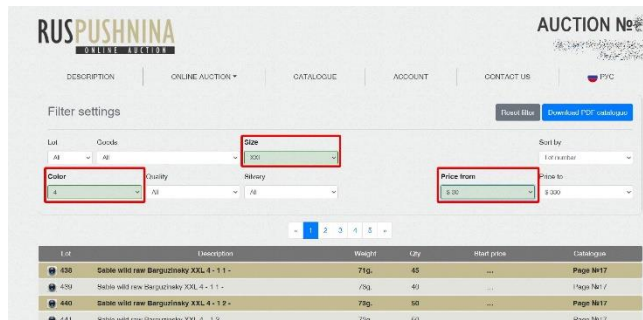

The filtering settings are very responsive. This means when you change the settings the lots get immediately displayed on the screen in accordance to the specified filtering parameters. The selected filters are highlighted green for your convenience. This way you can easily control the number of parameters which are applied currently.

Apply the filtration