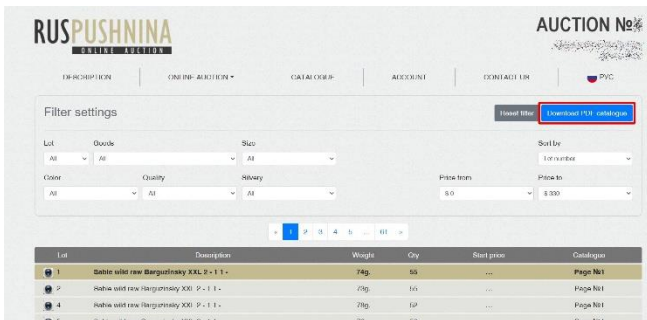

A «Download the catalogue» button

You can either select "All" in every filter field or click the corresponding button to reset all applied parameters.