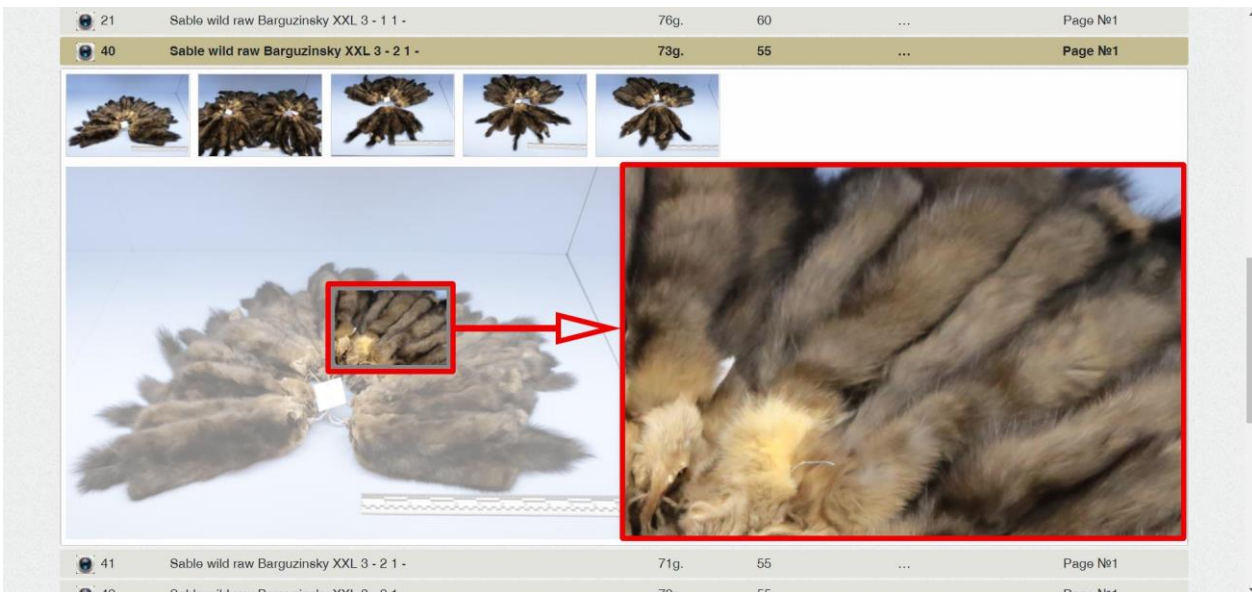

« 1 2 3 4 5 ... 61 »

©2020 Ruspshnina Ltd., Russia. All rights reserved.

Page navigation

There are 5 photos of each show lot. We tried very hard to choose the exact angle which may show you the main characteristics of the product accurately. Clicking on the photo, you open an extra menu with all the available photos of the lot. When you click on the photo icon a drop-down menu opens with all available photos of the current lot.

Photo	LOT	Description
	LOT 1	XXL 2 - 1.1 -
	LOT 2	XXL 2 - 1.1 -
	LOT 3	XXL 2 - 1.1 -
	LOT 4	XXL 2 - 1.1 -

Online catalogue

Click on the corresponding lot to view the photos of a chosen lot. You will be able to view several photos of the lot with a more detailed description of the product.

Menu with the photos and the information about the current lot

It enlarges automatically, when you place a cursor on the photo. You can control the enlarging with a mouse wheel.

Enlarging photo

You can click "Open photo" and open it in another window.