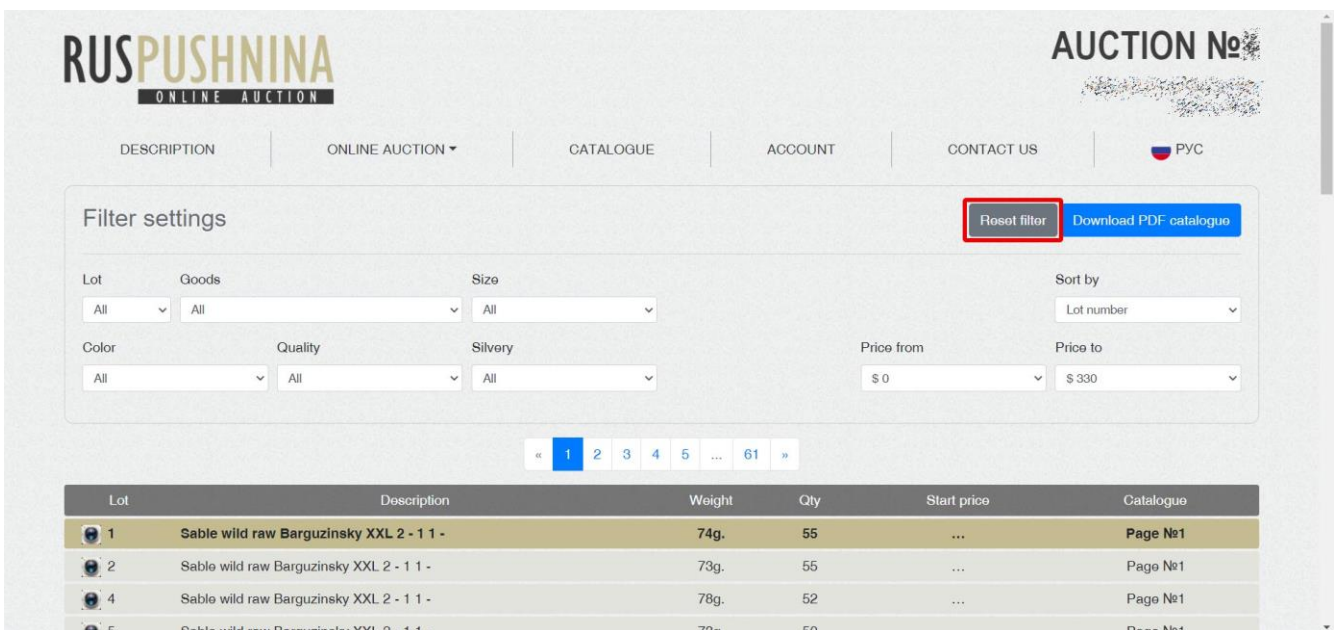

Entrance form

Inspection

You may examine the collection on the "[Catalogue](#)" pages.

The image shows the "Online catalogue" page for RUSPUSHNINA ONLINE AUCTION. The page has a navigation bar with "DESCRIPTION", "ONLINE AUCTION", "CATALOGUE" (highlighted with a red box), "ACCOUNT", "CONTACT US", and "PYC". Below the navigation bar is a "Filter settings" section with various dropdown menus for "Lot", "Goods", "Size", "Color", "Quality", "Silvery", "Price from", and "Price to". There are also buttons for "Reset filter" and "Download PDF catalogue". Below the filters is a pagination bar showing "1" as the current page, with other pages "2", "3", "4", "5", and "61". Below the pagination bar is a table with columns: "Lot", "Description", "Weight", "Qty", "Start price", and "Catalogue".

Online catalogue

The filtering settings are very responsive. This means when you change the settings the lots get immediately displayed on the screen in accordance to the specified filtering parameters. The selected filters are highlighted green for your convenience. This way you can easily control the number of parameters which are applied currently.

Apply the filtration

A «Download the catalogue» button

You can either select "All" in every filter field or click the corresponding button to reset all applied parameters.

Reset the filtration

30 lots are displayed on one page at once in the catalogue. You can easily navigate among filtered lots by navigating the pages at the top and the bottom.