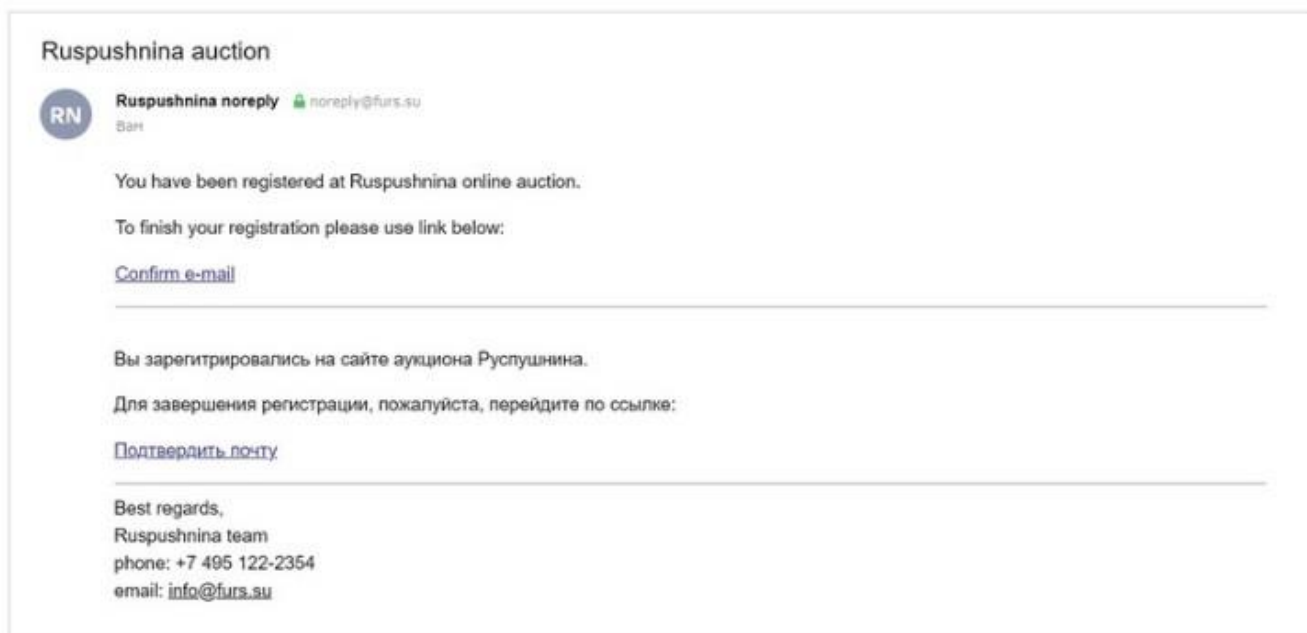

Dear customers!

There is a short instruction about catalogue for the auction participants, which we made for your comfort.

We recommend you to use [Google Chrome](#), [Opera](#), [Mozilla Firefox](#) or [Microsoft Edge](#).

Registration

First of all, you need to get registered on our site. Please find [register button](#) on the main page.

After the registration you get an e-mail with a link. Use it to confirm your e-mail.